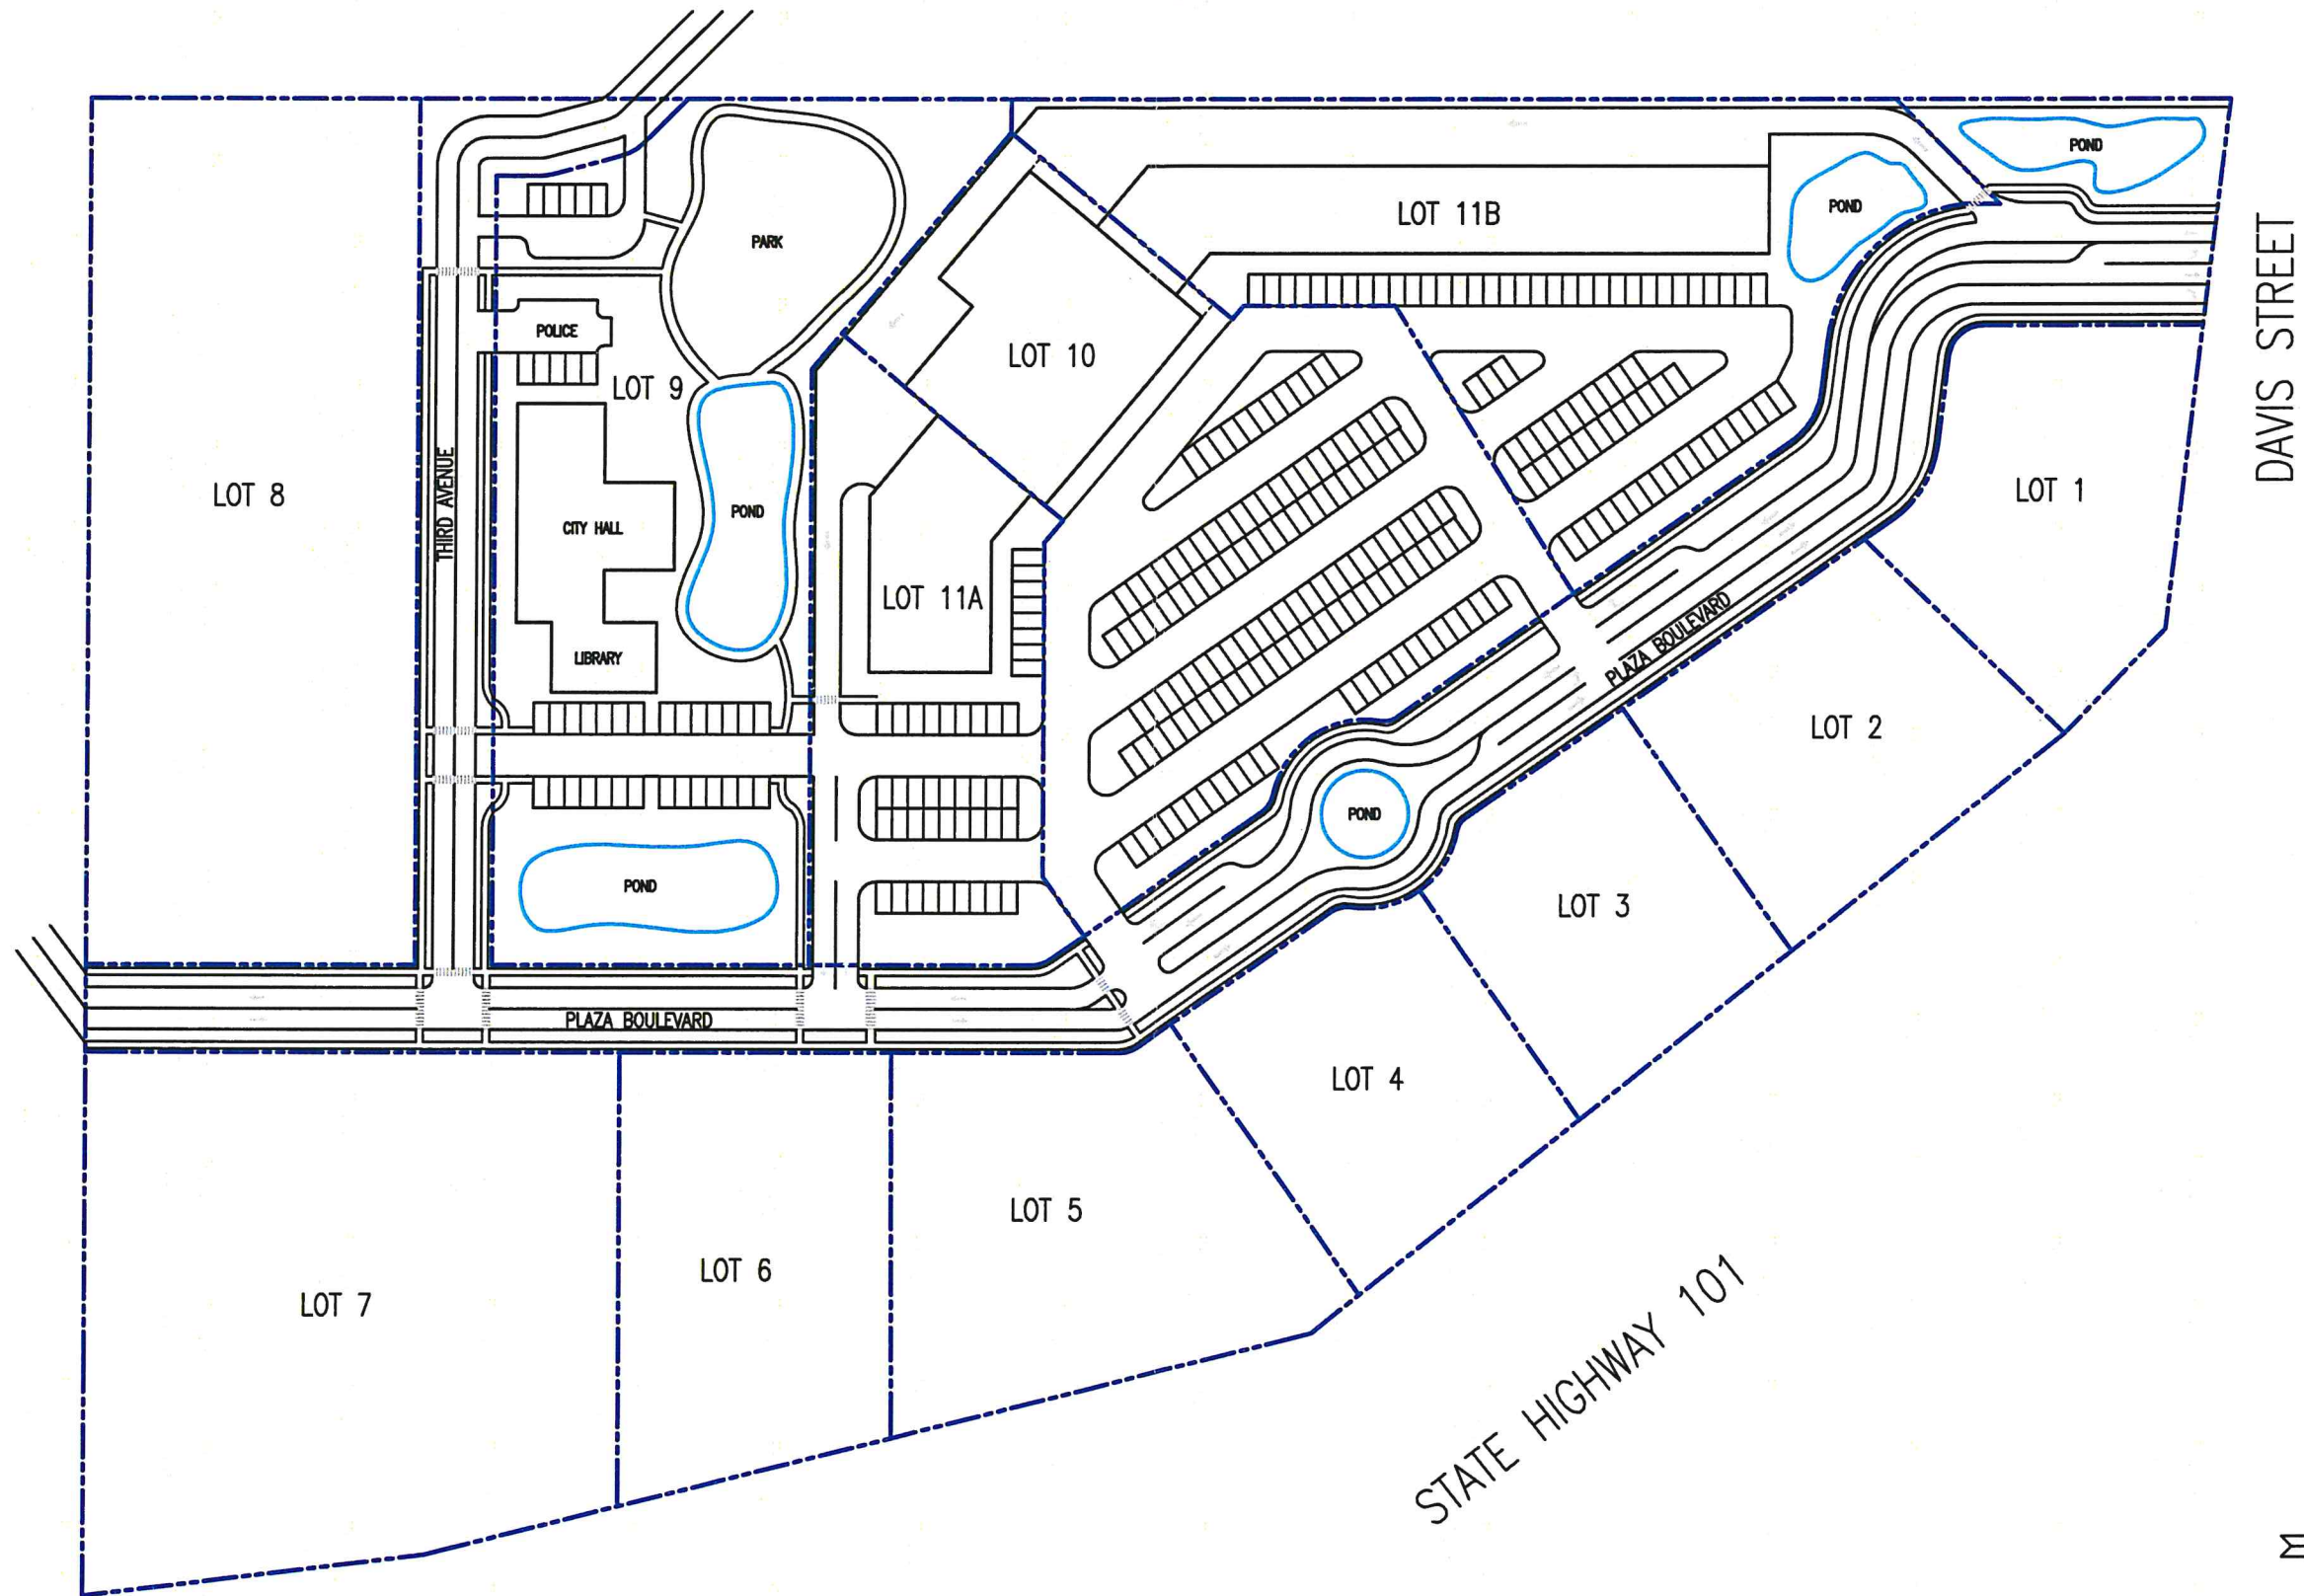

RIO DELL PLAZA- CONCEPT SITE PLAN

LARGER LOT 10 BUILDING FOOTPRINT PLAN

RIO DELL PLAZA- CONCEPT SITE PLAN

PLANWEST
PARTNERS, INC.

1150 14th Street, Suite 200
Palo Alto, CA 94304
415-354-1000
SCALE: 1" = 50'-0"