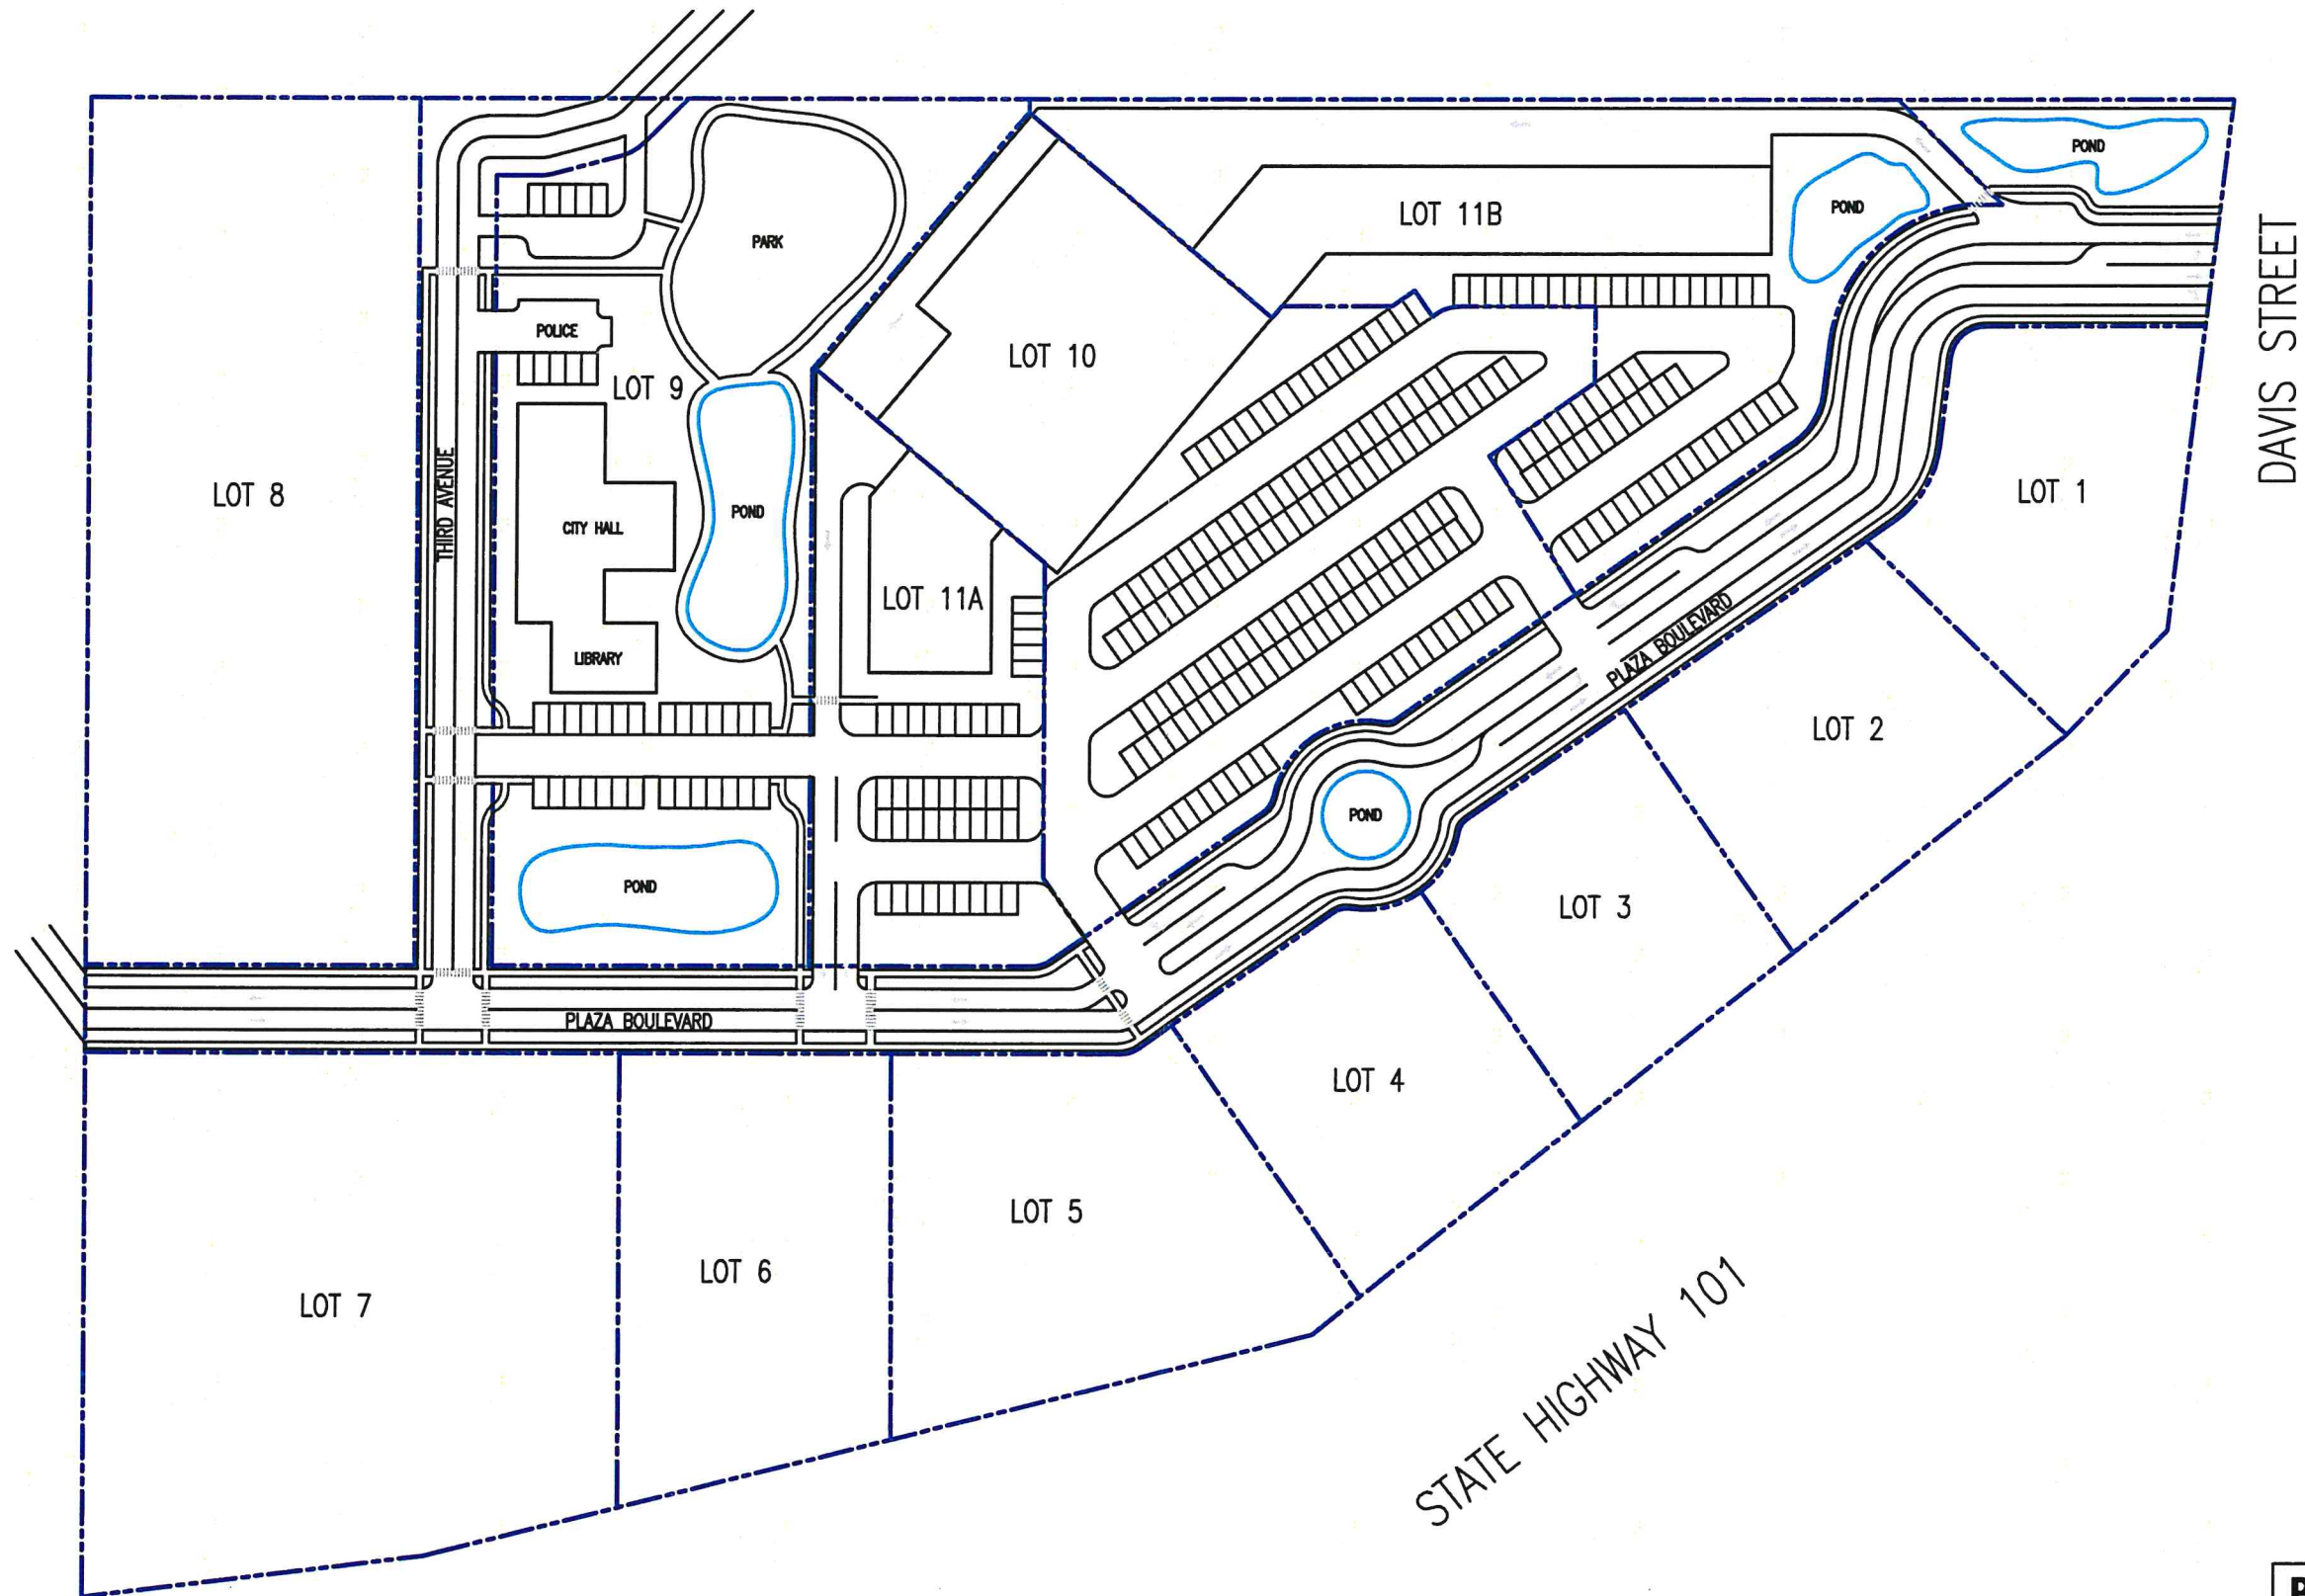

RIO DELL PLAZA- CONCEPT SITE PLAN

LARGER LOT 10 BUILDING FOOTPRINT PLAN

RIO DELL PLAZA- CONCEPT SITE PLAN

PLANWEST
PARTNERS, INC.

1150 14th Street, Suite 200
Palo Alto, CA 94304
415-354-1000
SCALE: 1" = 50'-0"